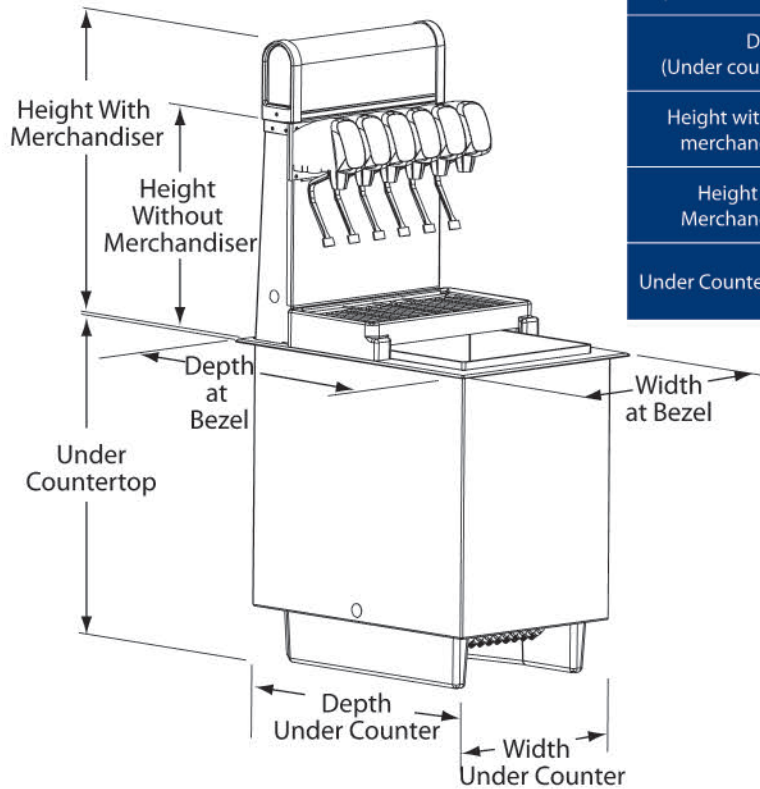

DI-1522 • DI-2323 • DIL-2323 Drop-in Series

2100 Future Drive
Sellersburg, IN 47172 USA

Tel: 812.246.7000
Fax: 812.246.7024

www.manitowocbeverage.com/us

Specifications

	DI-1522	DI-2323	DIL-2323
Standard Features	Dual-view merchandiser, light kit. "Quench Your Thirst" graphics, Flomatic 424 valves, key switch and drain kit.		
Ice Storage Capacity	Up to 60 lbs. / 27.22 kgs.	Up to 80 lbs. / 36.29 kgs.	Up to 100 lbs. / 45.36 kgs.
Flex Manifold	2-1-1-2 right to left	3-1-1-1-2 right to left	
Electrical Requirements	120V/60Hz/2.4FLA 220V/50Hz/1 also available	120V/60Hz/3.2FLA 220V/50Hz/1 also available	
Drain	One recessed 3/4" (1.91 cm) FPT is located on the bottom of unit. A second recessed 3/4" (1.91 cm) FPT drain connection for the drain pan is located adjacent to the cold plate drain.		
Approx. Shipping Weights	168 lbs. / 76.2 kgs.	206 lbs. / 93.44 kgs.	190 lbs. / 86.18 kgs.
Countertop Weight (w/o ice)	69.2 lbs. / 31.4 kgs.	92 lbs. / 48.73 kgs.	100 lbs. / 45.36 kgs.
Valves	Flomatic 464GP valves are available in sanitary lever, push button, portion control and automatic fill valves. Valve lockout switch on ice bin door available. Other valves available, contact factory for details.		
Options	Drop-in tower light box and splash guards.		

	DI-1522	DI-2323	DIL-2323
Width (Under counter)	15.00" 38.10 cm	23.00" 58.40 cm	23.00" 58.40cm
Depth (Under counter)	22.00" 55.88 cm	23.00" 58.40 cm	23.00" 58.40 cm
Height without merchandiser	16.38" 41.61 cm	16.88" 42.88 cm	16.88" 42.88 cm
Height with Merchandiser	22.38" 56.85 cm	22.75" 57.79 cm	22.75" 57.79 cm
Under Countertop	23.54" 59.79 cm	18.00" 45.72 cm	21.50" 54.61 cm